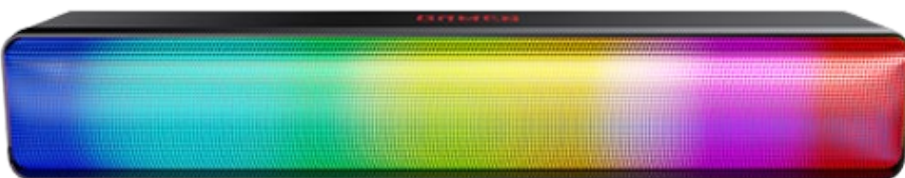

GS8

6 JENIS
LAMPU

GAME SOUND
EFFECT

DAYA
TINGGI 6W

gamen indonesia

gamenindonesia

gamenindonesia

www.gamenpro.com